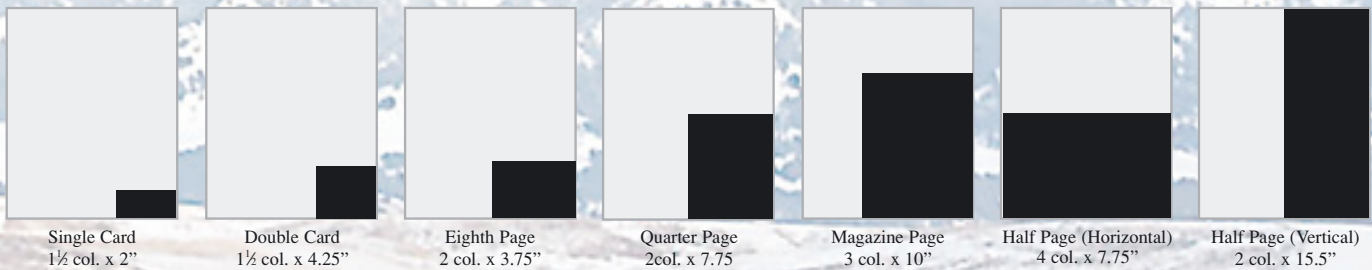

Because Life Begins at 50...

Montana **Best Times**

Advertising rates

Effective June 1, 2005

	1 Issue	3 Issues	6 Issues	12 Issues
Full Page:	\$930	...\$875	...\$850	...\$785
Half Page (Horizontal):	\$560	...\$535	...\$505	...\$475
Half Page (Vertical):	\$560	...\$535	...\$505	...\$475
Magazine Page:	\$545	...\$518	...\$488	...\$460
Quarter Page:	\$295	...\$280	...\$263	...\$255
Eighth Page:	\$184	...\$175	...\$165	...\$160
Card Size:	\$65\$60\$60\$60
Double Card :	\$105	...\$100	...\$100	...\$100

Ad sizes

We would be pleased to quote non-standard sizes at a rate comparable to those above.

Preprinted inserts

Single 8.5x11 Sheet: \$65 per thousand • County zones available
Please request quotes for multiple pages and different sizes. (3,000 Min.)

Color

Full Process Color available on a limited number of page positions
FPC=\$70 • Spot=\$50